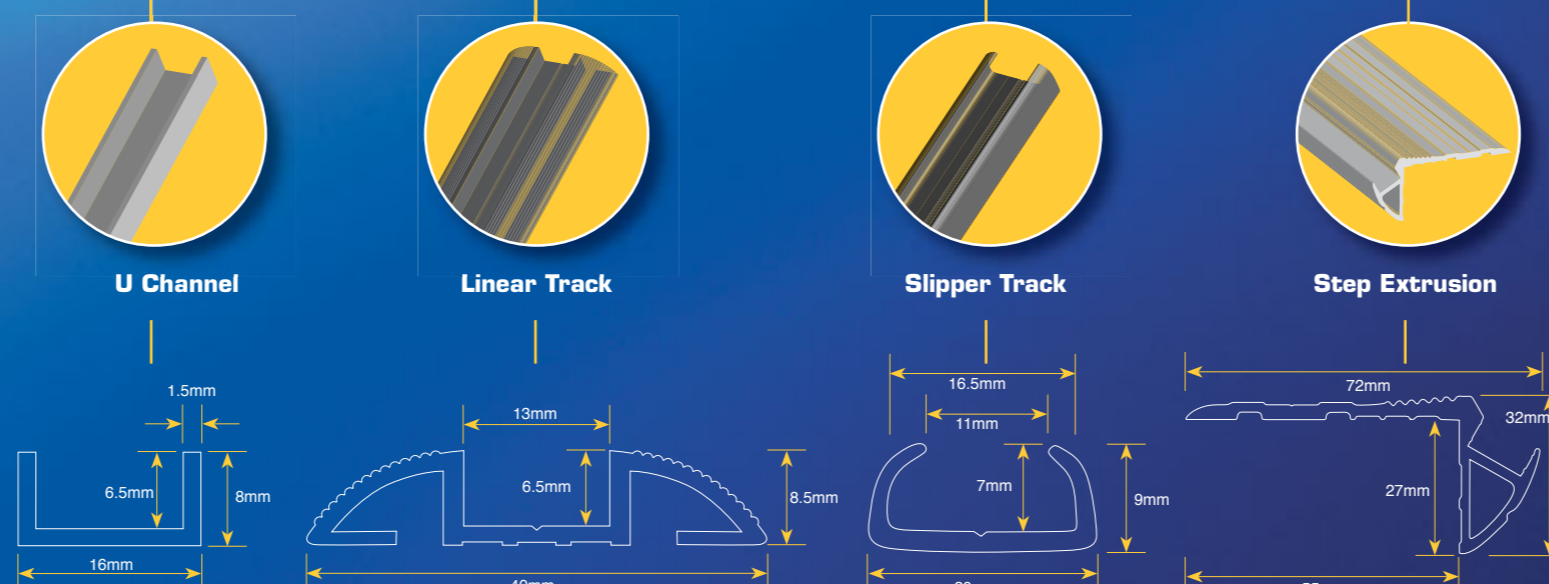

The strip is made with ultra bright LED chips encased in a durable PVC flexible extrusion. LED's are spaced very close together to produce an even line of brilliant light suitable for countless applications. Various LED spacing is available.

Just about anywhere.....

MICRO LED Accessories

LIGHT STRIP

Connectors

Extrusion Profiles

MICRO LED Specifications

LIGHT STRIP

Dimensions: 5 x 8 mm or 6 x 12 mm
PVC body colour: Clear
LED spacing: 2.78cm / 5cm / 10cm
Colours: Amber, Red, Blue, Pure Green, White
Voltage: 12 Volt DC Regulated
LED useful life: 100,000 hours

Cutting Lengths:	Amber/ Red	Blue/ Pure-Green	White
2.78cm LED spacing	14cm	8cm	8.5cm
5.0cm LED spacing	25cm	15cm	15cm
10cm LED spacing	50cm	30cm	30cm

Power consumption per metre:	Amber/ Red	Blue/ Pure-Green / White
2.78cm LED spacing	145mA / 1.74watts	250mA / 3watts
5.0cm LED spacing	80mA / 0.96watts	135mA / 1.62watts
10cm LED spacing	40mA / 0.48watts	67mA / 0.804watts

Specified Temperature Range for installation
 -20°C ~ 60°C

Luminous Flux of a single light point

White	0.535
Blue	0.588
Pure Green	1.346
Red	0.421
Amber	0.421

Recommended Maximum Strip Run
 (2.78cm LED spacing) = 25 metres
 (5.00cm LED spacing) = 35 metres
 (10cm LED spacing) = 40 metres